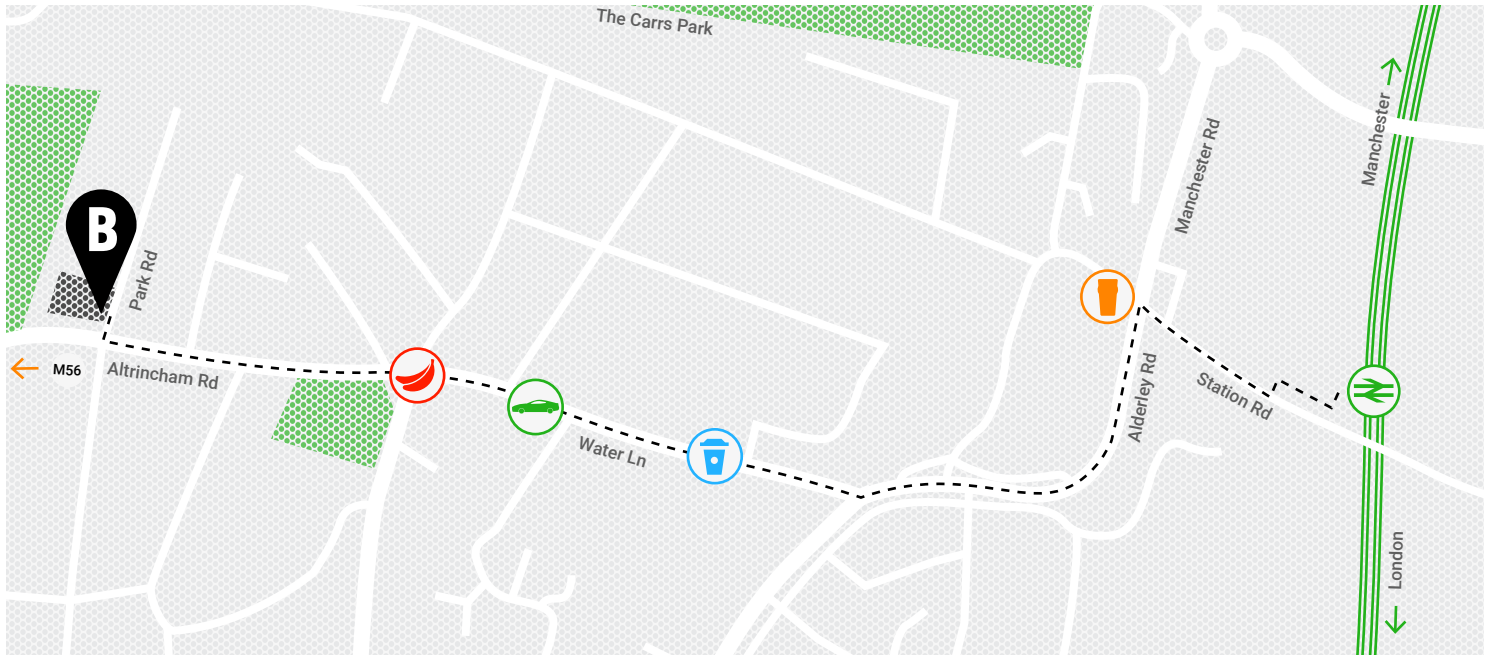

If you get the train

Address:

Brandon Consultants,
Park House
72 Park Road
Wilmslow
Cheshire
SK9 5BT

It's your stop, get off the train

Walk up towards Brew House & Kitchen (our local)
It would be rude not to have a pint

Wake up and smell the coffee! Grab a flat white from Rise

Pass the Aston Martin showroom, keep dreaming

Grab a bite to eat at Chilli Banana.
We'd recommend the Gung Pow

Meet the team