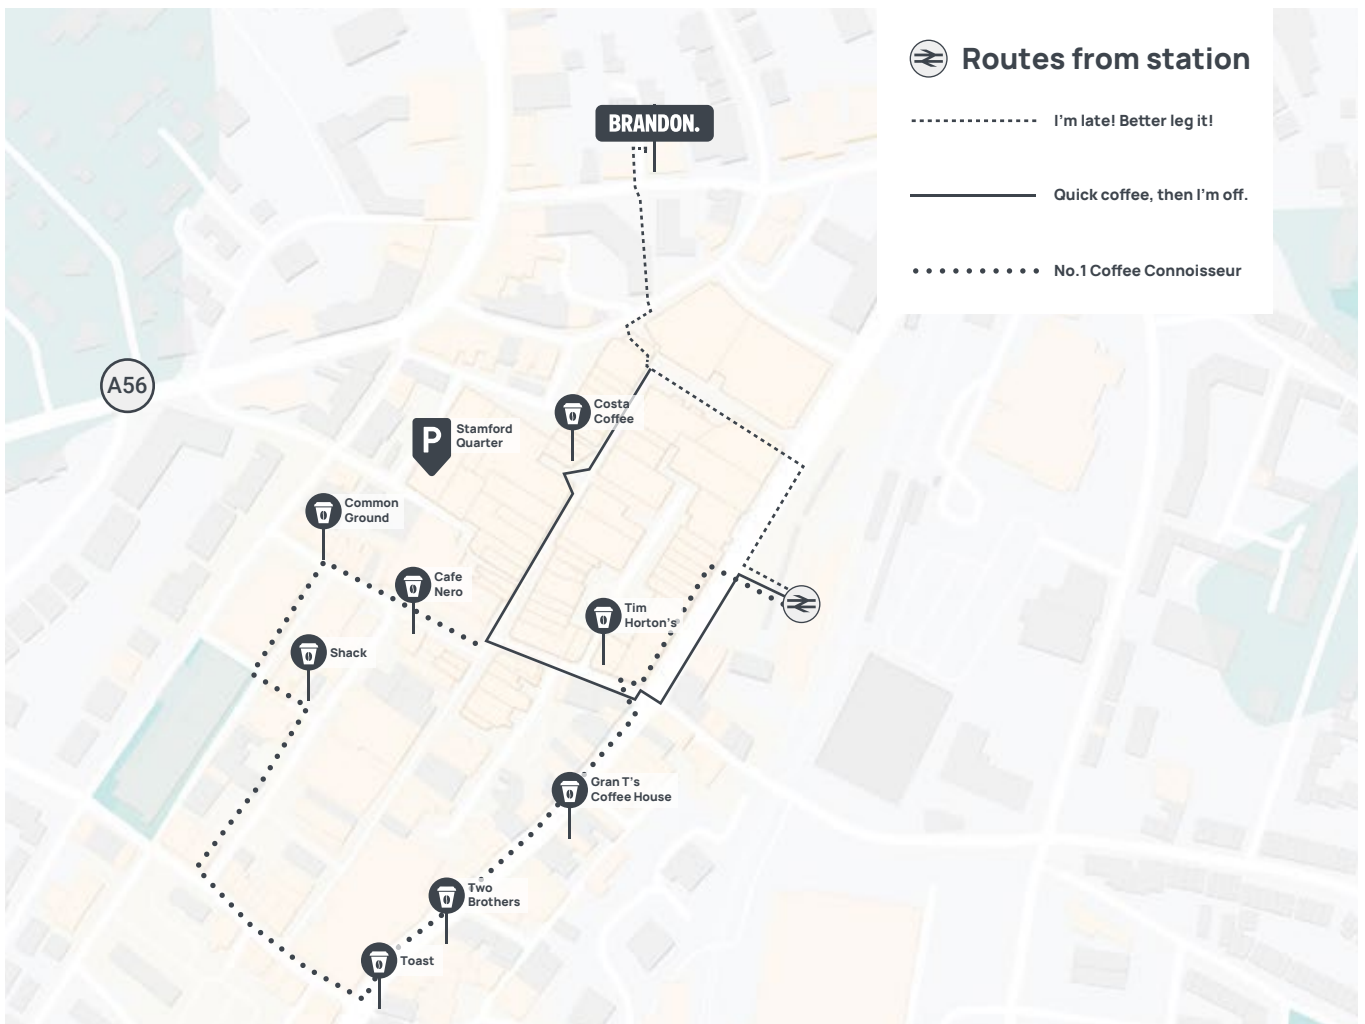

How to find us

By car, train or plane

Address

Brandon Consultants
Manchester
Level Four
Garden Place,
Victoria Street, Altrincham
WA14 1ET

Directions

Altrincham is very accessible: we're located a short walk away from the train station, a 15 minute drive from the airport and are surrounded by motorways.

From the North

Just take the A56 down. It passes straight through Altrincham.

From the South

Make your way up the M6, take junction 7 onto the A556, follow the signs to Altrincham. (Don't forget your coat)

30 Min
from Manchester

Just give us a call
when you land

40 Min
from Manchester

4h 10 Min
from London

We'd recommend the train

That's us

Station to studio

Address

Brandon Consultants
Manchester
Level Four
Garden Place,
Victoria Street, Altrincham
WA14 1ET

No distance at all

It only takes 4 mins to walk to the studio from Altrincham station. So you may as well pick up a coffee or stretch your legs before heading on over.