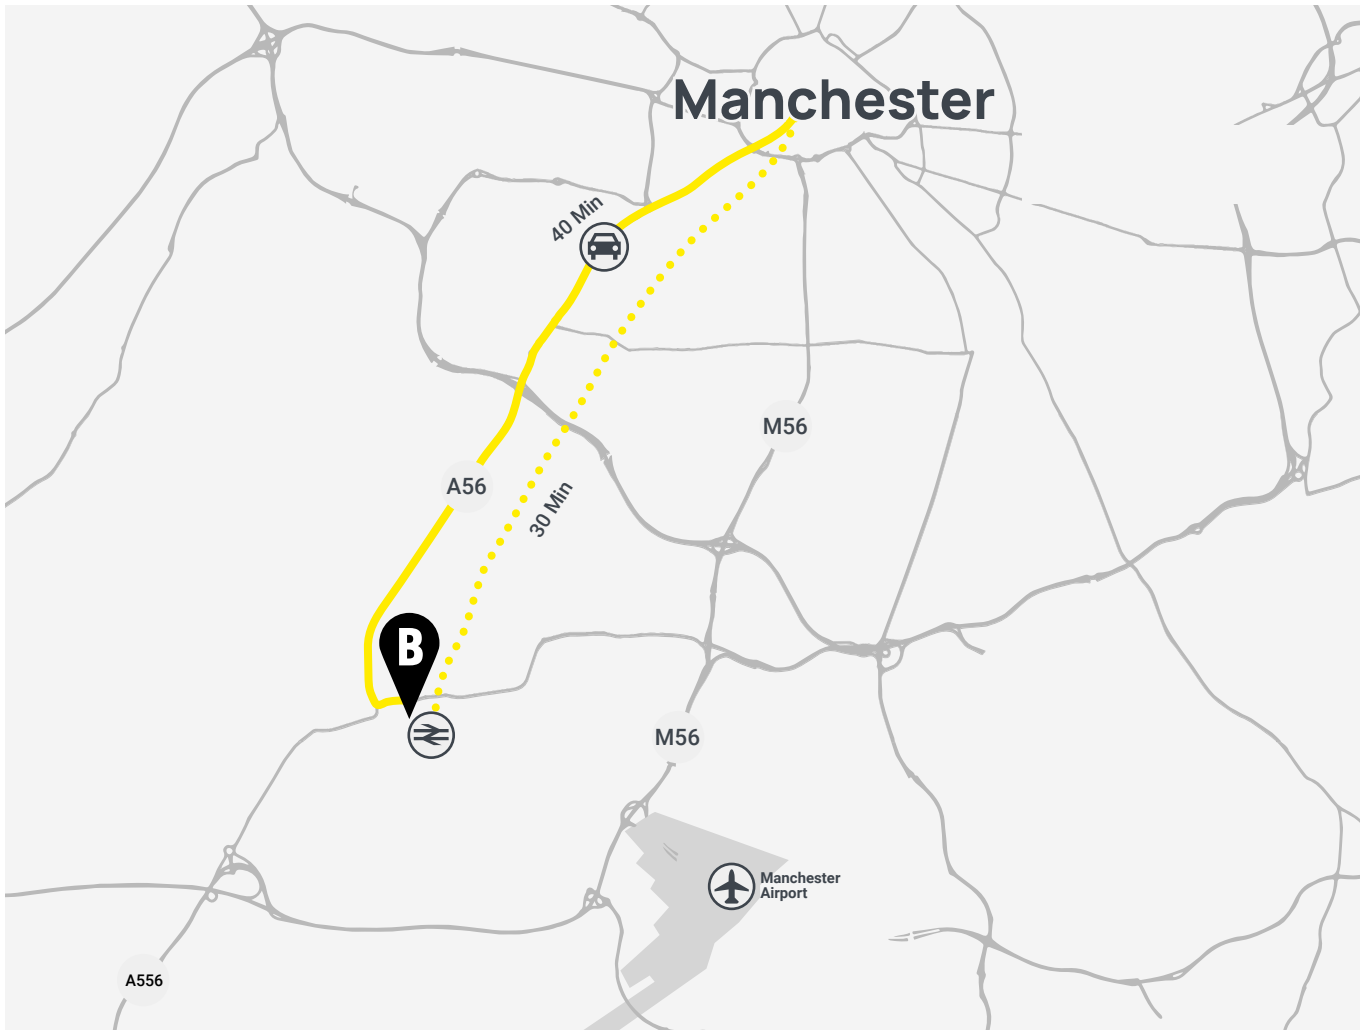

How to find us

By car, train or plane

Address

Brandon Consultants
Manchester
Level Four
Garden Place,
Victoria Street, Altrincham
WA14 1ET

Directions

Altrincham is very accessible: we're located a short walk away from the train station, a 15 minute drive from the airport and are surrounded by motorways.

From the North

Just take the A56 down. It passes straight through Altrincham.

From the South

Make your way up the M6, take junction 7 onto the A556, follow the signs to Altrincham. (Don't forget your coat)

30 Min
from Manchester

Just give us a call
when you land

40 Min
from Manchester

4h 10 Min
from London

We'd recommend the train

That's us

Station to studio

Address

Brandon Consultants
Manchester
Level Four
Garden Place,
Victoria Street, Altrincham
WA14 1ET

No distance at all

It only takes 4 mins to walk to the studio from Altrincham station. So you may as well pick up a coffee or stretch your legs before heading on over.